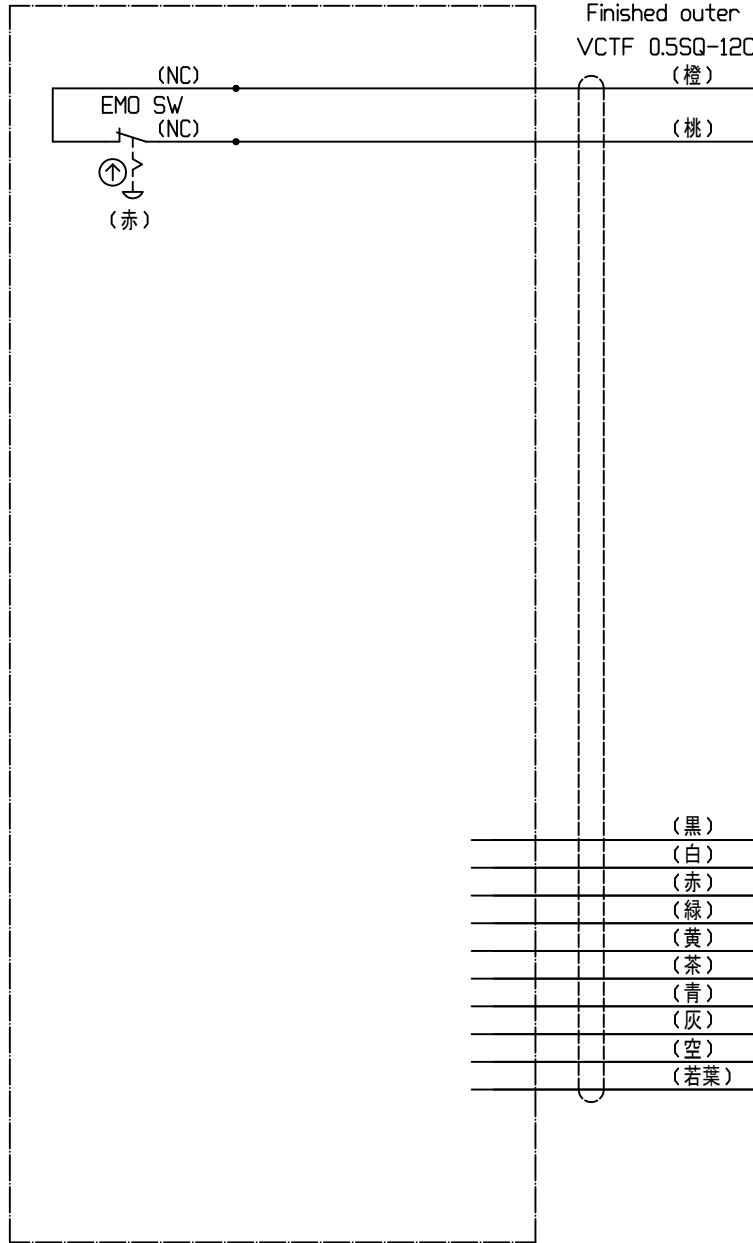

TOLERANCING SYMBOL JIS B 0021
STRAIGHTNESS
FLATNESS
CIRCULARITY
CYLINDRICITY
LINE PROFILE
SURFACE PROFILE
PARALLELISM
PERPENDICULARITY
ANGULARITY
POSITION
CONCENTRICITY
SYMMETRY
CIRCULAR RUNOUT

EMO SW  
 【A165E-S-01】  
 SIZE φ30  
 (1)SW RATING  
 AC125V 5A  
 AC250V 3A  
 DC30V 3A  
 COLOR RED

SW BOX

CABLE  
 【 VCTF 0.5SQ-12C 】  
 300VAC or less  
 Finished outer diameter 9.6mm  
 VCTF 0.5SQ-12C

REVISION				
MARK	DESCRIPTION	DATE	REVISED	APPROVED

SW LAYOUT

CABLE LENGTH : 1m

- (黒)
- (白)
- (赤)
- (緑)
- (黄)
- (茶)
- (青)
- (灰)
- (空)
- (若葉)