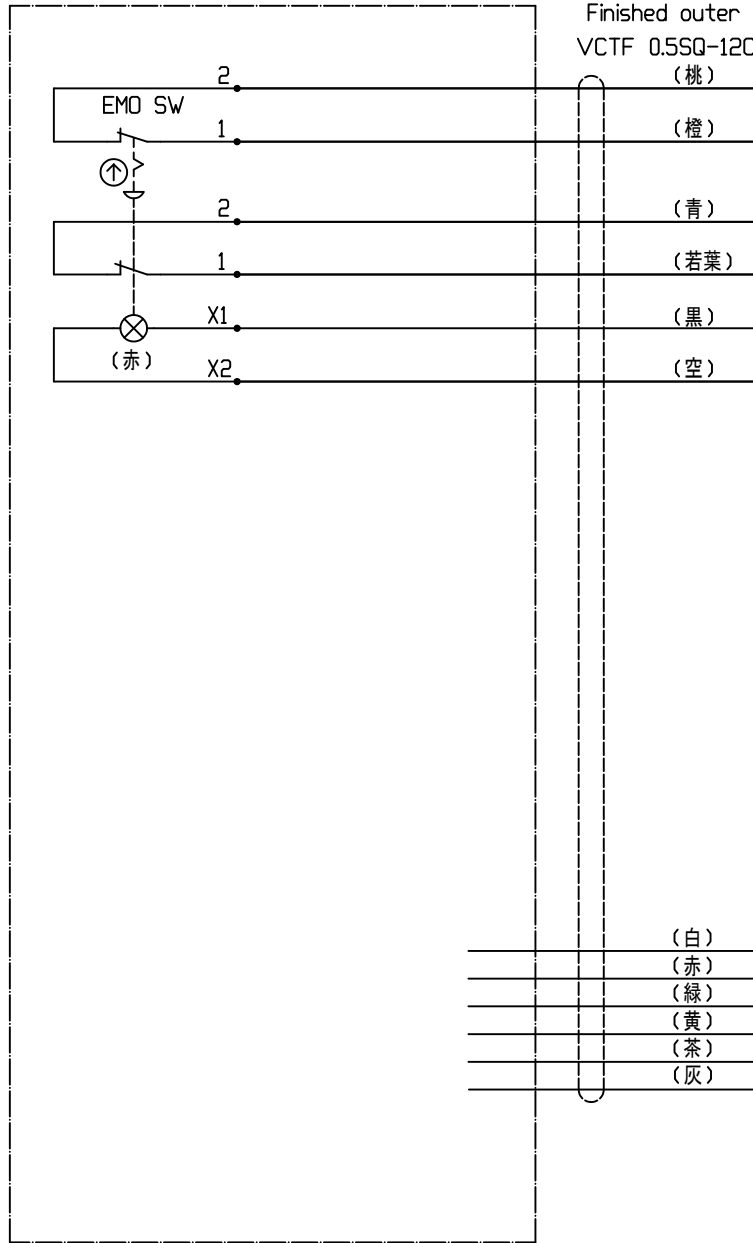

TOLERANCING SYMBOL JIS B 0021
STRAIGHTNESS
FLATNESS
CIRCULARITY
CYLINDRICITY
LINE PROFILE
SURFACE PROFILE
PARALLELISM
PERPENDICULARITY
ANGULARITY
POSITION
CONCENTRICITY
SYMMETRY
CIRCULAR RUNOUT

EMO SW  
 【XA1E-LV302Q4R】  
 SIZE φ29  
 (1)SW RATING  
 AC125V 3A  
 AC250V 3A  
 DC30V 2A  
 (2)LED RATING  
 AC/DC24V 11mA  
 COLOR RED

SW BOX

CABLE  
 【 VCTF 0.5SQ-12C 】  
 300VAC or less  
 Finished outer diameter 9.6mm  
 VCTF 0.5SQ-12C

REVISION				
MARK	DESCRIPTION	DATE	REVISED	APPROVED

SW LAYOUT

CABLE LENGTH : 1m

COMMON TOLERANCE	
OVER 0.5 UP TO 6mm	±0.1
OVER 6 UP TO 30mm	±0.2
OVER 30 UP TO 120mm	±0.3
OVER 120 UP TO 400mm	±0.5
TOLERANCE OF ANGLE	±0.5